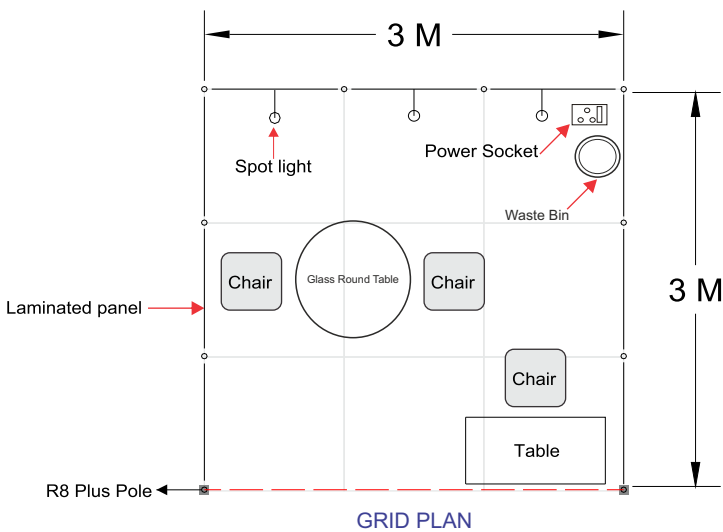

9 Sqm. Stall Oneside open

** Colour of Name board & Pathway carpet may get vary