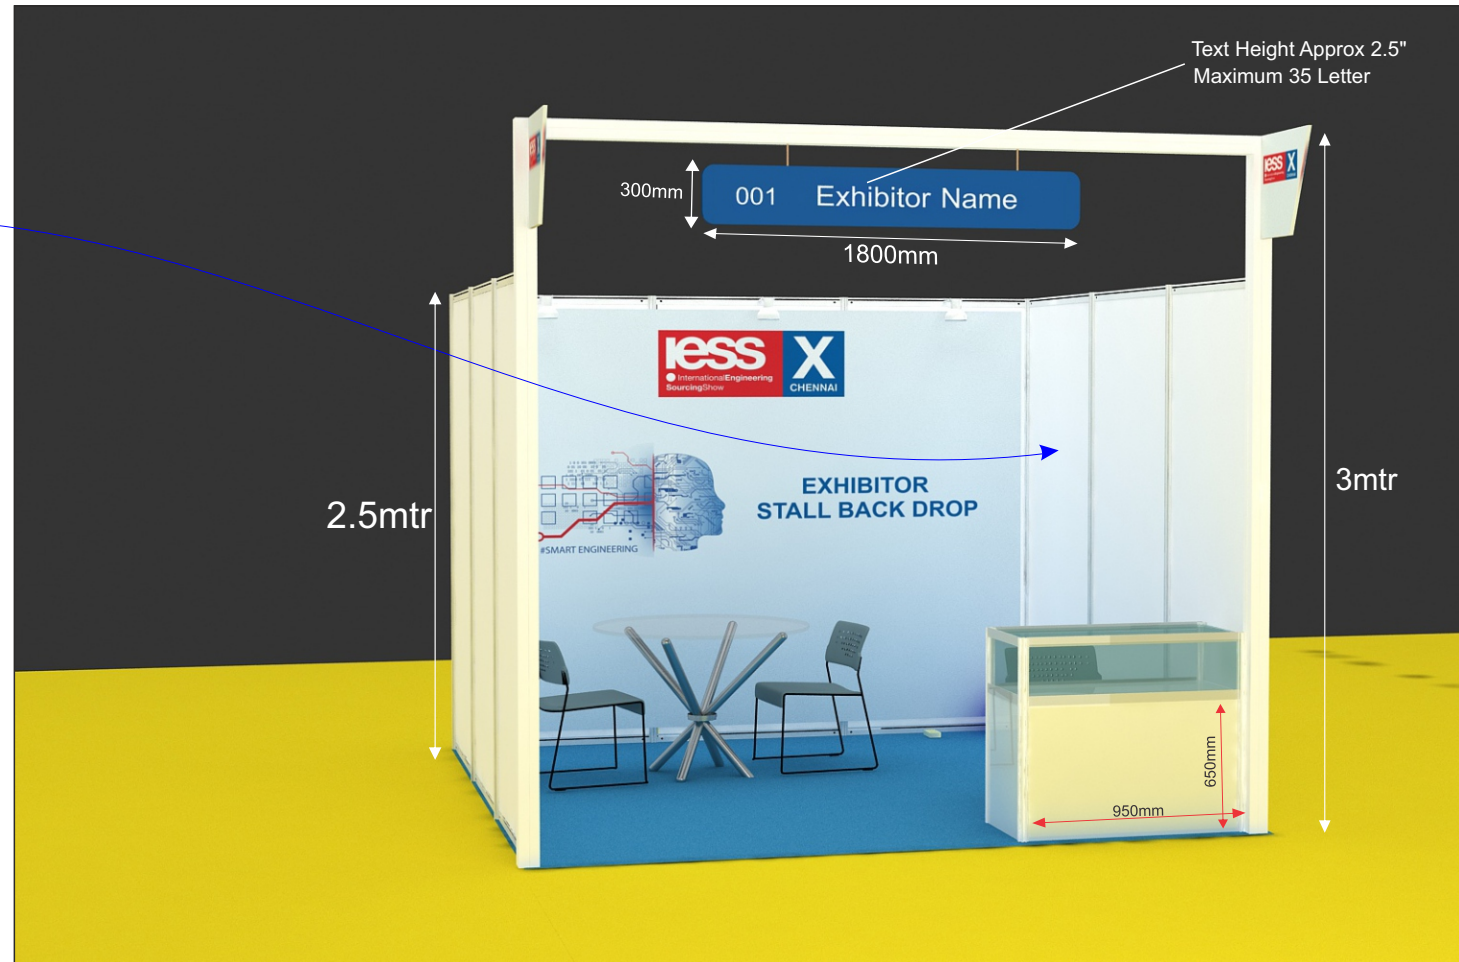

9 Sqm. Stall Oneside open

** Colour of Name board & Pathway carpet may get vary