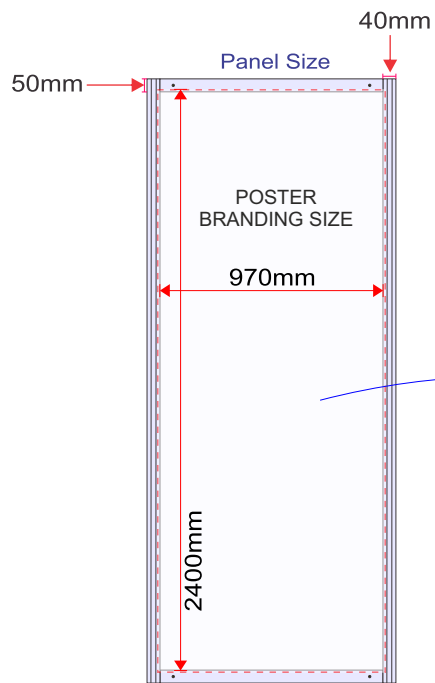

9 Sqm. Stall Oneside open

** Colour of Name board & Pathway carpet may get vary